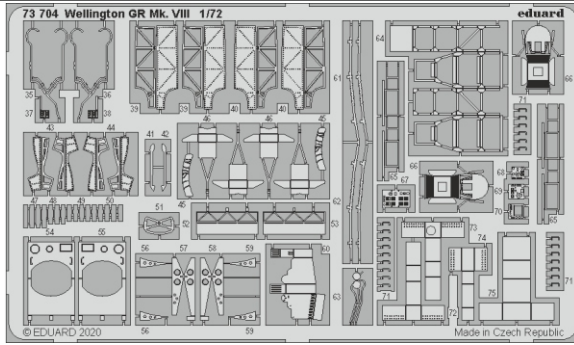

Wellington GR Mk.VIII

eduard

73 704

1/72

detail set for 1/72 AIRFIX kit • sada detailů pro stavebnici 1/72 AIRFIX

- APPLY EXPRESS MASK AND PAINT BEFORE GLUING
POUŽIT EXPRESS MASK NABARVIT PŘED SLEPENÍM
- SYMMETRICAL ASSEMBLY
SYMETRICKÁ MONTÁŽ
- REMOVE
ODSTRANIT
- GRIND
OBROUSIT
- DRILL HOLE
VRTAT OTVOR
- BEND
OHNOUT
- OPTION
VOLBA
- REPLACE
NAHRADIT
- COLORED ETCHED PARTS
LEPTANÉ BAREVNÉ DÍLY
- ETCHED PARTS
LEPTANÉ NEBAREVNÉ DÍLY
- ORIGINAL KIT PARTS
PŮVODNÍ DÍLY STAVEBNICE

ORIGINAL KIT PARTS PŮVODNÍ DÍLY STAVEBNICE	PHOTO-ETCHED PARTS LEPTANÉ DÍLY	PARTS TO BE REMOVED DÍLY K ODSTRANĚNÍ	FILL TMELIT
---	------------------------------------	--	----------------

A 	B 	D 	E
C 			

A Part A is attached to seat **E36**.

B Part B is attached to the seat.

C Part C is attached to the seat.

D7 Part D7 is attached to the seat.

D Part D is attached to the seat.

E Part E is attached to the seat.

E5 Part E5 is attached to the seat.

65 Part 65 is attached to the seat.

66 Part 66 is attached to the seat.

E10

23

decal 3

22

decal 4