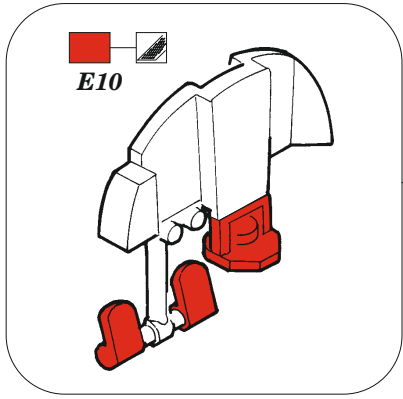

ORIGINAL KIT PARTS PŮVODNÍ DÍLY STAVEBNICE	PHOTO-ETCHED PARTS LEPTANÉ DÍLY	PARTS TO BE REMOVED DÍLY K ODSTRANĚNÍ	FILL TMELIT
---	------------------------------------	--	----------------

A 	B 	D 	E
C 			

A Part A is attached to seat **E36**.

B Part B is attached to the seat.

C Part C is attached to the seat.

D7 Part D7 is attached to the seat.

D Part D is attached to the seat.

E Part E is attached to the seat.

E5 Part E5 is attached to the seat.

65 Part 65 is attached to the seat.

66 Part 66 is attached to the seat.

E10

23

decal 3

22

decal 4