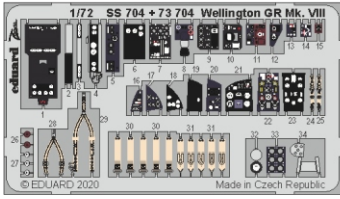

Wellington GR Mk.VIII

eduard

73 704

1/72

detail set for 1/72 AIRFIX kit • sada detailů pro stavebnici 1/72 AIRFIX

- APPLY EXPRESS MASK AND PAINT BEFORE GLUING
POUŽIT EXPRESS MASK NABARVIT PŘED SLEPENÍM
- SYMMETRICAL ASSEMBLY
SYMETRICKÁ MONTÁŽ
- REMOVE
ODSTRANIT
- GRIND
OBROUSIT
- DRILL HOLE
VRTAT OTVOR
- BEND
OHNOUT
- OPTION
VOLBA
- REPLACE
NAHRADIT
- COLORED ETCHED PARTS
LEPTANÉ BAREVNÉ DÍLY
- ETCHED PARTS
LEPTANÉ NEBAREVNÉ DÍLY
- ORIGINAL KIT PARTS
PŮVODNÍ DÍLY STAVEBNICE

ORIGINAL KIT PARTS PŮVODNÍ DÍLY STAVEBNICE	PHOTO-ETCHED PARTS LEPTANÉ DÍLY	PARTS TO BE REMOVED DÍLY K ODSTRANĚNÍ	FILL TMELIT
---	------------------------------------	--	----------------

A 	B 	D 	E
C 			

A Part A is attached to seat **E36**.

B Part B is attached to the seat.

C Part C is attached to the seat.

D7 Part D7 is attached to the seat.

D Part D is attached to the seat.

E Part E is attached to the seat.

E5 Part E5 is attached to the seat.

65 Part 65 is attached to the seat.

66 Part 66 is attached to the seat.

E10

23

decal 3

22

decal 4