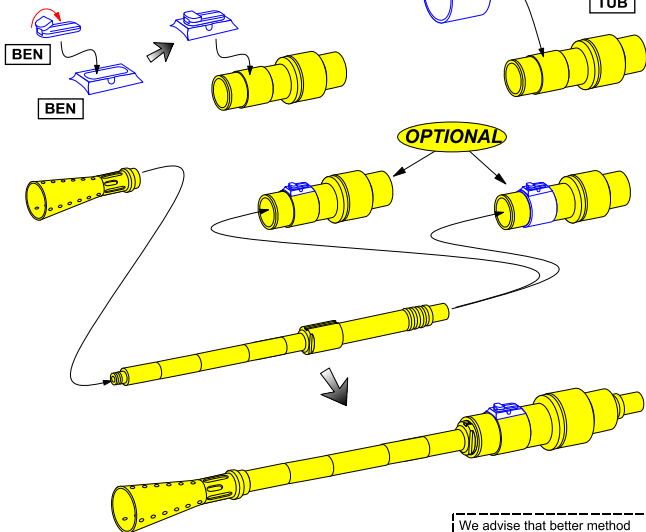

WARNING

OSTRZEŻENIE

We advise that better method to join metal to metal is soldering.
Use ABER soldering solution AF20
(doradzamy łączenie części metalowych za pomocą lutowni.
Zastosuj nasz topnik AF20)