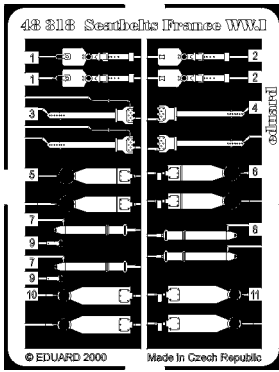

Seatbelts France WW.I 1914-1918

48 318

1/48 scale detail set

-  OPPOSITE SIDE
-  REMOVE
-  BEND
-  REPLACE
-  GRIND
-  OPTION

A Late byrds in 11914 - 1916

B Late byrds in 11914 - 1916

C Late byrds in 11914 - 1916