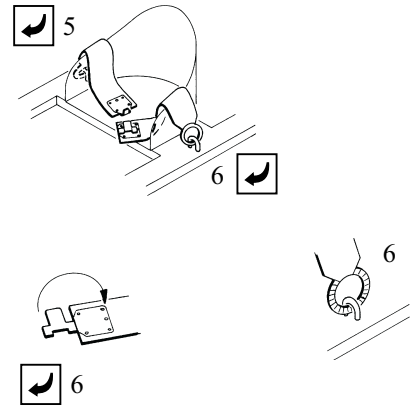

Seatbelts France WW.I 1914-1918

48 318

1/48 scale detail set

-  OPPOSITE SIDE
-  REMOVE
-  BEND
-  REPLACE
-  GRIND
-  OPTION

A Late byrds in 11914 - 1916

B Late byrds in 11914 - 1916

C Late byrds in 11914 - 1916